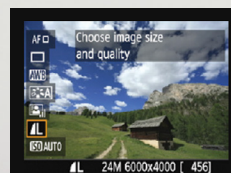

▶ Quick Control

Take the guesswork out of various function and shooting modes. With the Feature Guide, a simple explanation of the effects of each setting is displayed on the LCD monitor.

Great Photos at Your Fingertip

With a turn of the dial, you can select any one of the six scene modes that match your photo subject and let the camera optimize settings for the most desirable results. Choose from Portrait, Landscape, Close-up, Sports, Food and Night Portrait.