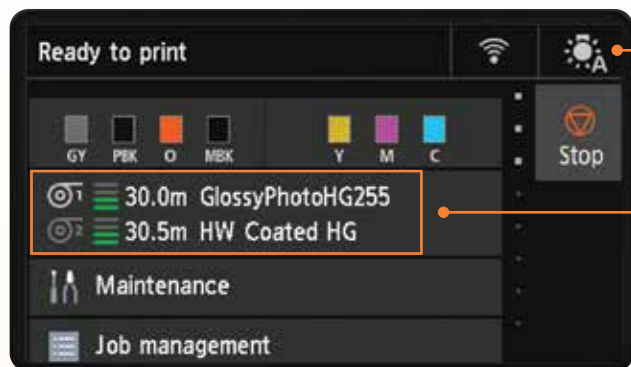

Designed for Maximum Efficiency

The printer is designed to offer an easier user experience while seamlessly fitting into environments visually.

INTERIOR LED LIGHT

The new interior LED lights can be turned on during the printing process.

PANEL USABILITY

The printer's panel comes with a user interface that allows you to easily tell the amount of roll media remaining.

ADD ROLL MEDIA SIZE INDICATOR

Easily check the size of roll media with the indicator.