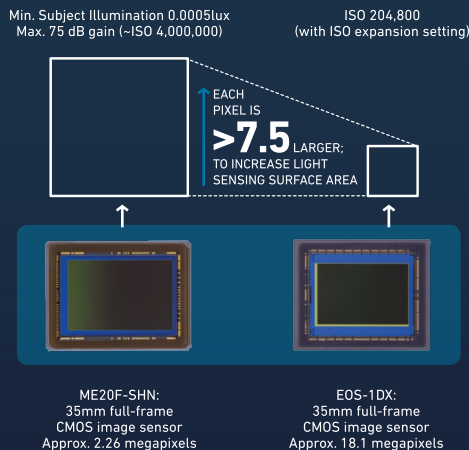

SEE THE IMPOSSIBLE WITH ME20F-SHN

ACTUAL NIGHT SCENE

ULTRA-HIGH SENSITIVITY FOR EXTREME LOW LIGHT SURVEILLANCE

Canon's latest ME20F-SHN Multi-Purpose Camera is designed to capture crisp, clean video in near absence of light. Made possible with the ultra-high sensitivity Full Frame CMOS Sensor and powered by DIGIC DV 4 image processor, it captures colour images in an environment as low as 0.0005 lux at a maximum 75dB gain, equivalent to a stunning light sensitivity of ISO 4,000,000. Enhanced with added smart network features, the ME20F-SHN is unmatched for any application where failure is not an option.

KEY FEATURES

01 Network Capabilities for Unrivalled Performance

Coupling its ultra sensitivity qualities with network capabilities, the ME20F-SHN is an ideal camera to support any critical surveillance and versatile applications.

02 Exceptional Light Capturing Photo-Sites

Tailoring the 35mm Full Frame CMOS sensor to shoot Full HD resolution to capture clear and bright images in the faintest ambient light.

03 Flexible Installation with Wide Range of Lenses