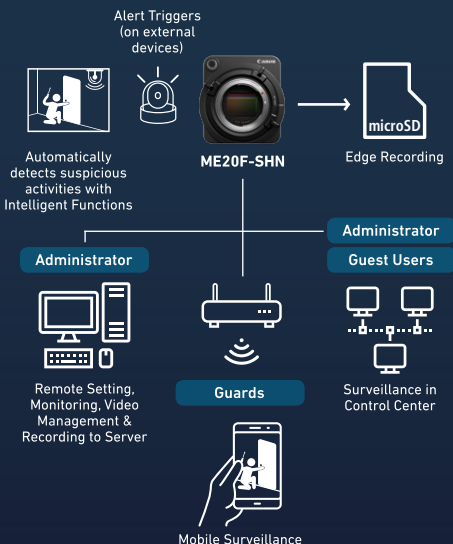

SEE THE IMPOSSIBLE WITH ME20F-SHN

ACTUAL NIGHT SCENE

ULTRA-HIGH SENSITIVITY FOR EXTREME LOW LIGHT SURVEILLANCE

Canon's latest ME20F-SHN Multi-Purpose Camera is designed to capture crisp, clean video in near absence of light. Made possible with the ultra-high sensitivity Full Frame CMOS Sensor and powered by DIGIC DV 4 image processor, it captures colour images in an environment as low as 0.0005 lux at a maximum 75dB gain, equivalent to a stunning light sensitivity of ISO 4,000,000. Enhanced with added smart network features, the ME20F-SHN is unmatched for any application where failure is not an option.

KEY FEATURES

01 Network Capabilities for Unrivalled Performance

Coupling its ultra sensitivity qualities with network capabilities, the ME20F-SHN is an ideal camera to support any critical surveillance and versatile applications.

02 Exceptional Light Capturing Photo-Sites

Tailoring the 35mm Full Frame CMOS sensor to shoot Full HD resolution to capture clear and bright images in the faintest ambient light.

03 Flexible Installation with Wide Range of Lenses

12-pin lens terminal for communication with EF Cine-Servo Lens

Compatible with more than 30 types of EF lenses to maximize sensor's performance and various installation

EF mount, cinema lock type for strong and steady hold with ease of installation